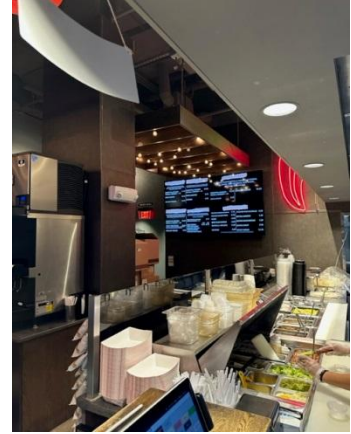

NATIONAL RESTAURANT EXCHANGE

(617)721-9655 Fax: (781)246-5000

DSerpone@comcast.net

Somerville/Boston Upscale Burrito Taqueria

LISTING INFORMATION

LOCATION: *LARGE UPSCALE RETAIL & APARTMENT COMPLEX SOMERVILLE*

TYPE OF BUSINESS: **Burrito Taqueria**

SELLING PRICE: $595,000   **DOWN PAYMENT:** negotiable...cash preferred

SALES VOLUME: $25K -$28K/wk

LEASE: $11,000/mo

Years left: 5 yrs + 5 yrs.

SQUARE FOOTAGE: 1,450 sf.

HOURS OF OPERATION: 7 days; 10 AM – 10 PM

SEATING: 30 seats inside

10 seats outside

Estimated Annual Net Profit:

REASON FOR SELLING:

COMMENTS: This location is literally overbuilt...the 'BEST' equipment & fixtures. Close proximity to the only MBTA in the area. THOUSANDS of offices within walking distance...only 60% occupied. HIGHLY REGARDED WITHIN THE MEXICAN COMMUNITY. And it has a **Beer and Wine License**

Contact John Ruggieri to see this gem: jkruggie@comcast.net or 781-858-2343